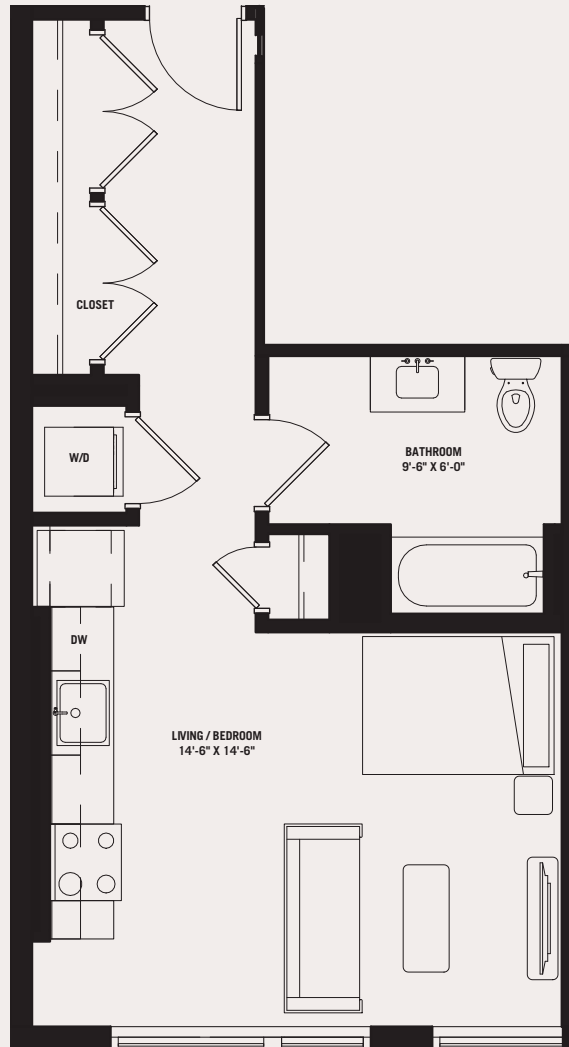

01A+B

STUDIO
ONE BATH
487 SQ FT

Floors 2 & 3

Floor 4

Floors 5, 6 & 7

Plans, views and details subject to change.
All dimensions are approximate.

A.M. 1980 APARTMENTS
1980 N Milwaukee Ave
Chicago IL 60647
p 773-887-1980
LiveAtAM1980.com